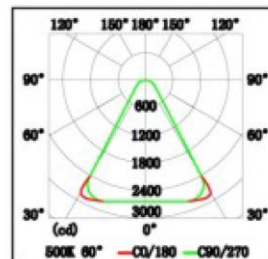

Stores

Tunnels

Industrials

Stairs and Corridors

Ra ≥ 80 IP65

Model No. TS1204

CCT: 3000 - 6500 K

Beam Angle: 120°

Power Consumption: 100W

Luminous Efficiency: 95lm/W

Power Requirements: AC85-265V 50/60Hz

Operation Temperature: -25°C ~ +45°C

H(m)	E(lx)	D(cm)
1	1784	192
2	446	384
3	198	576
4	112	767
5	71	959
6	50	1151