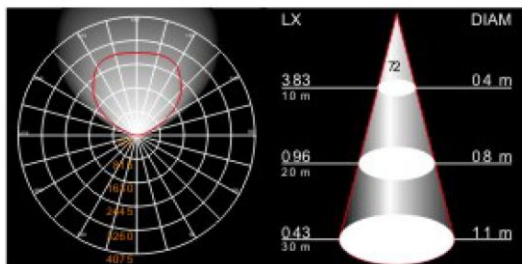

Stores

Tunnels

Industrials

Stairs and Corridors

Ra ≥ 80 IP65

Model No. TS1204

CCT: 3000 - 6500 K

Beam Angle: 120°

Power Consumption: 100W

Luminous Efficiency: 95lm/W

Power Requirements: AC85-265V 50/60Hz

Operation Temperature: -25°C ~ +45°C

H(m)	E(lx)	D(cm)
1	1784	192
2	446	384
3	198	576
4	112	767
5	71	959
6	50	1151