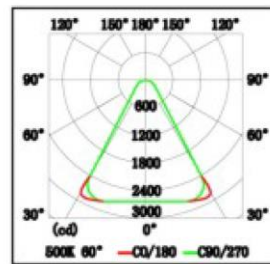

Beam Angle: 120°

Power Consumption: 150W

Luminous Efficiency: 95lm/W

Power Requirements: AC85-265V 50/60Hz

Operation Temperature: -25°C ~ +45°C

H(m)	E(lx)	D(cm)
1	1784	192
2	446	384
3	198	576
4	112	767
5	71	959
6	50	1151