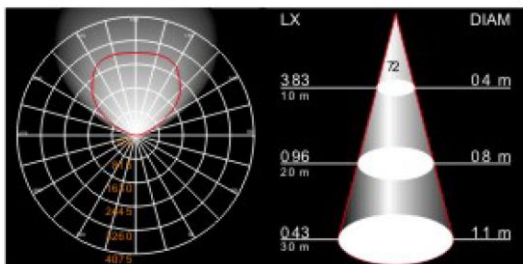

Beam Angle: 120°

Power Consumption: 150W

Luminous Efficiency: 95lm/W

Power Requirements: AC85-265V 50/60Hz

Operation Temperature: -25°C ~ +45°C

H(m)	E(lx)	D(cm)
1	1784	192
2	446	384
3	198	576
4	112	767
5	71	959
6	50	1151